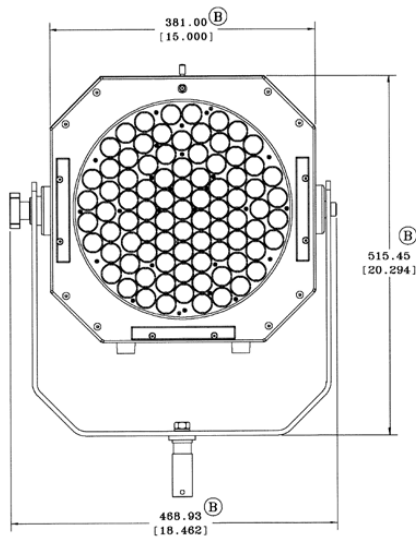

**FEATURES AT A GLANCE:**

- 92+ CRI across entire brightness range
- 3,716 foot candle output @ 10 feet
- 5600K CCT
- Draws only 4.8 amps at full output
- Auto range voltage - 100/277 VAC - 50/60Hz
- Up to 90% energy savings
- Same size and uses the same accessories as Punch Daylight
- Precise brightness control w/ variable dimming curve
- Single light source eliminates multiple shadows
- Flicker-free up to 12,000 fps
- No heat generation - operates cool to the touch
- Douse button (momentary off)
- Included 5°, 15°, 30°, 55° lenses to vary beam angle
- No head cables, ballast or spare lamps
- Built-in digital User Interface Module (UIM) control
- Recalibration countdown hour 'smart' meter
- Wireless Capable or wired DMX In/Out or digital remote
- PowerCon AC Cable
- Programmable multiple lightning and strobe effects
- Multiple user memory storage with recall
- 2 year warranty on fixture
- Operating temperature at -20c to +50c
- Certified UL, ETL, CSA, CE & RoHS compliant

# Punch Daylight Cinema

NO DIFFUSER	@10 FEET	@15 FEET	@20 FEET
Lux	40,000	17,613	9,837
Foot Candles	3,716	1,636	914
5° DIFFUSER	@10 FEET	@15 FEET	@20 FEET
Lux	39,200	14,310	8,240
Foot Candles	3,642	1,330	765
15° DIFFUSER	@10 FEET	@15 FEET	@20 FEET
Lux	25,450	11,628	6,520
Foot Candles	2,364	1,080	606
30° DIFFUSER	@10 FEET	@15 FEET	@20 FEET
Lux	13,960	6,230	3,665
Foot Candles	1,297	579	340
55° DIFFUSER	@10 FEET	@15 FEET	@20 FEET
Lux	5,462	2,852	1,570
Foot Candles	507	264	146

DIFFUSER	BEAM ANGLE	FIELD ANGLE
0°	13.3°	18.9°
5°	16.2°	26.3°
15°	18.3°	33.4°
30°	28.1°	50.1°
55°	45.3°	76.7°

At 90° angle to incident surface

## DIMENSIONS

Length	431.4 mm	17.0 in.
Width	468.9 mm	18.5 in.
Height	515.5 mm	20.3 in.
Weight	22 kg	48.4 lbs