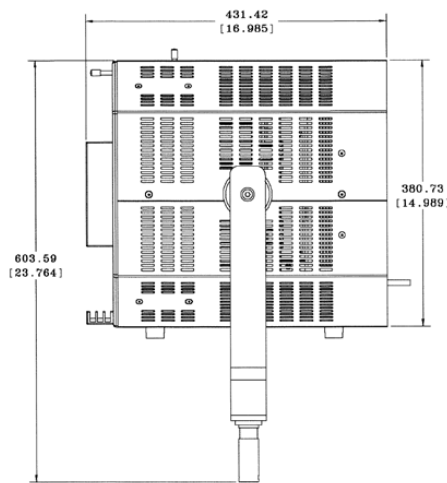

Punch Daylight Cinema

NO DIFFUSER	@10 FEET	@15 FEET	@20 FEET
Lux	40,000	17,613	9,837
Foot Candles	3,716	1,636	914
5° DIFFUSER	@10 FEET	@15 FEET	@20 FEET
Lux	39,200	14,310	8,240
Foot Candles	3,642	1,330	765
15° DIFFUSER	@10 FEET	@15 FEET	@20 FEET
Lux	25,450	11,628	6,520
Foot Candles	2,364	1,080	606
30° DIFFUSER	@10 FEET	@15 FEET	@20 FEET
Lux	13,960	6,230	3,665
Foot Candles	1,297	579	340
55° DIFFUSER	@10 FEET	@15 FEET	@20 FEET
Lux	5,462	2,852	1,570
Foot Candles	507	264	146

DIFFUSER	BEAM ANGLE	FIELD ANGLE
0°	13.3°	18.9°
5°	16.2°	26.3°
15°	18.3°	33.4°
30°	28.1°	50.1°
55°	45.3°	76.7°

At 90° angle to incident surface