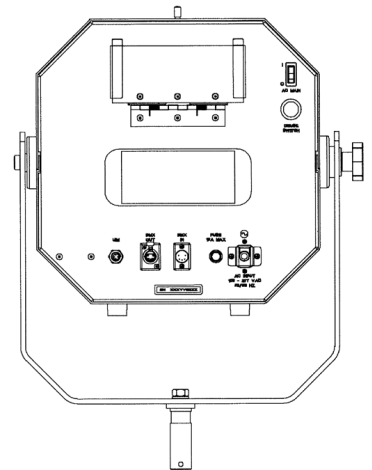

Punch Daylight Cinema

NO DIFFUSER	@10 FEET	@15 FEET	@20 FEET
Lux	40,000	17,613	9,837
Foot Candles	3,716	1,636	914
5° DIFFUSER	@10 FEET	@15 FEET	@20 FEET
Lux	39,200	14,310	8,240
Foot Candles	3,642	1,330	765
15° DIFFUSER	@10 FEET	@15 FEET	@20 FEET
Lux	25,450	11,628	6,520
Foot Candles	2,364	1,080	606
30° DIFFUSER	@10 FEET	@15 FEET	@20 FEET
Lux	13,960	6,230	3,665
Foot Candles	1,297	579	340
55° DIFFUSER	@10 FEET	@15 FEET	@20 FEET
Lux	5,462	2,852	1,570
Foot Candles	507	264	146

DIFFUSER	BEAM ANGLE	FIELD ANGLE
0°	13.3°	18.9°
5°	16.2°	26.3°
15°	18.3°	33.4°
30°	28.1°	50.1°
55°	45.3°	76.7°

At 90° angle to incident surface