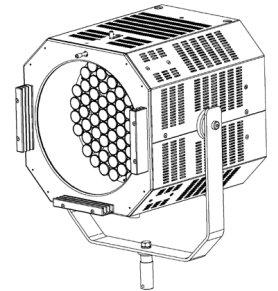

HIGHLIGHTS

- RoHS Compliant
- Up to 3,716 foot candles @ 10 feet
- Daylight-Balanced at 5600K CCT
- Dimmable with no color shift
- Draws 4.8 amps at max output
- No harmful UV or IR radiation