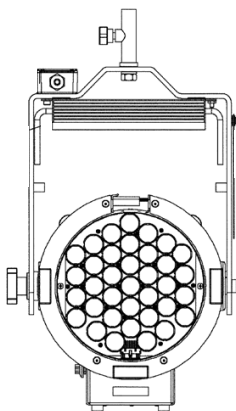

JAB Daylight Cinema

NO DIFFUSER

	@10 FEET	@15 FEET	@20 FEET
Lux	16,224	7,737	4,082
Foot Candles	1,509	719	379

5° DIFFUSER

	@10 FEET	@15 FEET	@20 FEET
Lux	11,318	5,547	2,753
Foot Candles	1,050	515	256

15° DIFFUSER

	@10 FEET	@15 FEET	@20 FEET
Lux	8,190	3,984	2,125
Foot Candles	753	362	197

30° DIFFUSER

	@10 FEET	@15 FEET	@20 FEET
Lux	5,240	2,350	1,345
Foot Candles	487	218	125

55° DIFFUSER

	@10 FEET	@15 FEET	@20 FEET
Lux	2,215	1,020	585
Foot Candles	206	95	54

DIFFUSER

DIFFUSER	BEAM ANGLE	FIELD ANGLE
0°	14.1°	17.1°
5°	17.6°	22.6°
15°	19.2°	30.6°
30°	28.4°	48.5°
55°	50.1°	73.8°

At 90° angle to incident surface

SPECIFICATIONS

Control	Local, UIM, DMX
Source	LED, 5600K CCT, 92+ CRI
Cooling	Passive
Mounting	Baby Pin or Junior
Certifications	ETL, UL, CSA, CE and RoHS Compliant

DIMENSIONS

Length	339.0 mm	13.3 in
Width	326.5 mm	12.9 in
Height	554.9 mm	21.8 in
Weight	8.9 kg	19.5 lbs

POWER

Input Voltage	100-277v AC	Battery (48v DC)
Input Freq	50/60 Hz	
Input Current	1.77 Amp @ 120V	212 Watts @ full
Connection	US NEMA 5-15	

HIGHLIGHTS

- RoHS Compliant
- 1,509 foot candles @ 10 feet
- Daylight-Balanced at 5600K CCT
- Dimmable with no color shift
- Draws 1.7 amps at max output
- No harmful UV or IR radiation

©2023 Sturdy Corporation. All rights reserved. As technical advancements continue, all specifications are subject to change without notice.