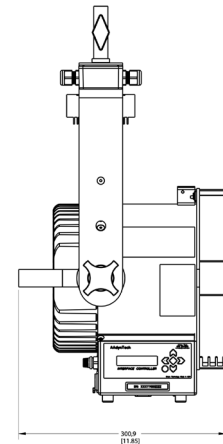

JAB Daylight Cinema

NO DIFFUSER

	@10 FEET	@15 FEET	@20 FEET
Lux	16,224	7,737	4,082
Foot Candles	1,509	719	379

5° DIFFUSER

	@10 FEET	@15 FEET	@20 FEET
Lux	11,318	5,547	2,753
Foot Candles	1,050	515	256

15° DIFFUSER

	@10 FEET	@15 FEET	@20 FEET
Lux	8,190	3,984	2,125
Foot Candles	753	362	197

30° DIFFUSER

	@10 FEET	@15 FEET	@20 FEET
Lux	5,240	2,350	1,345
Foot Candles	487	218	125

55° DIFFUSER

	@10 FEET	@15 FEET	@20 FEET
Lux	2,215	1,020	585
Foot Candles	206	95	54

DIFFUSER

DIFFUSER	BEAM ANGLE	FIELD ANGLE
0°	14.1°	17.1°
5°	17.6°	22.6°
15°	19.2°	30.6°
30°	28.4°	48.5°
55°	50.1°	73.8°

At 90° angle to incident surface

SPECIFICATIONS

Control	Local, UIM, DMX
Source	LED, 5600K CCT, 92+ CRI
Cooling	Passive
Mounting	Baby Pin or Junior
Certifications	ETL, UL, CSA, CE and RoHS Compliant

DIMENSIONS

Length	339.0 mm	13.3 in
Width	326.5 mm	12.9 in
Height	554.9 mm	21.8 in
Weight	8.9 kg	19.5 lbs

POWER

Input Voltage	100-277v AC	Battery (48v DC)
Input Freq	50/60 Hz	
Input Current	1.77 Amp @ 120V	212 Watts @ full
Connection	US NEMA 5-15	

HIGHLIGHTS

- RoHS Compliant
- 1,509 foot candles @ 10 feet
- Daylight-Balanced at 5600K CCT
- Dimmable with no color shift
- Draws 1.7 amps at max output
- No harmful UV or IR radiation

©2023 Sturdy Corporation. All rights reserved. As technical advancements continue, all specifications are subject to change without notice.