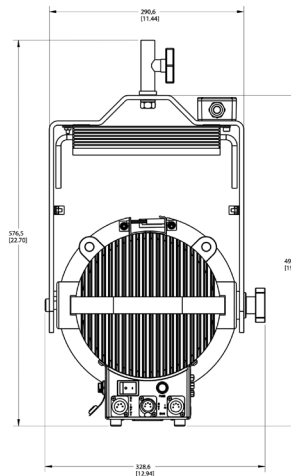

JAB Daylight Cinema

NO DIFFUSER

	@10 FEET	@15 FEET	@20 FEET
Lux	16,224	7,737	4,082
Foot Candles	1,509	719	379

5° DIFFUSER

	@10 FEET	@15 FEET	@20 FEET
Lux	11,318	5,547	2,753
Foot Candles	1,050	515	256

15° DIFFUSER

	@10 FEET	@15 FEET	@20 FEET
Lux	8,190	3,984	2,125
Foot Candles	753	362	197

30° DIFFUSER

	@10 FEET	@15 FEET	@20 FEET
Lux	5,240	2,350	1,345
Foot Candles	487	218	125

55° DIFFUSER

	@10 FEET	@15 FEET	@20 FEET
Lux	2,215	1,020	585
Foot Candles	206	95	54

DIFFUSER

DIFFUSER	BEAM ANGLE	FIELD ANGLE
0°	14.1°	17.1°
5°	17.6°	22.6°
15°	19.2°	30.6°
30°	28.4°	48.5°
55°	50.1°	73.8°

At 90° angle to incident surface

SPECIFICATIONS

Control	Local, UIM, DMX
Source	LED, 5600K CCT, 92+ CRI
Cooling	Passive
Mounting	Baby Pin or Junior
Certifications	ETL, UL, CSA, CE and RoHS Compliant

DIMENSIONS

Length	339.0 mm	13.3 in
Width	326.5 mm	12.9 in
Height	554.9 mm	21.8 in
Weight	8.9 kg	19.5 lbs

POWER

Input Voltage	100-277v AC	Battery (48v DC)
Input Freq	50/60 Hz	
Input Current	1.77 Amp @ 120V	212 Watts @ full
Connection	US NEMA 5-15	

HIGHLIGHTS

- RoHS Compliant
- 1,509 foot candles @ 10 feet
- Daylight-Balanced at 5600K CCT
- Dimmable with no color shift
- Draws 1.7 amps at max output
- No harmful UV or IR radiation

©2023 Sturdy Corporation. All rights reserved. As technical advancements continue, all specifications are subject to change without notice.